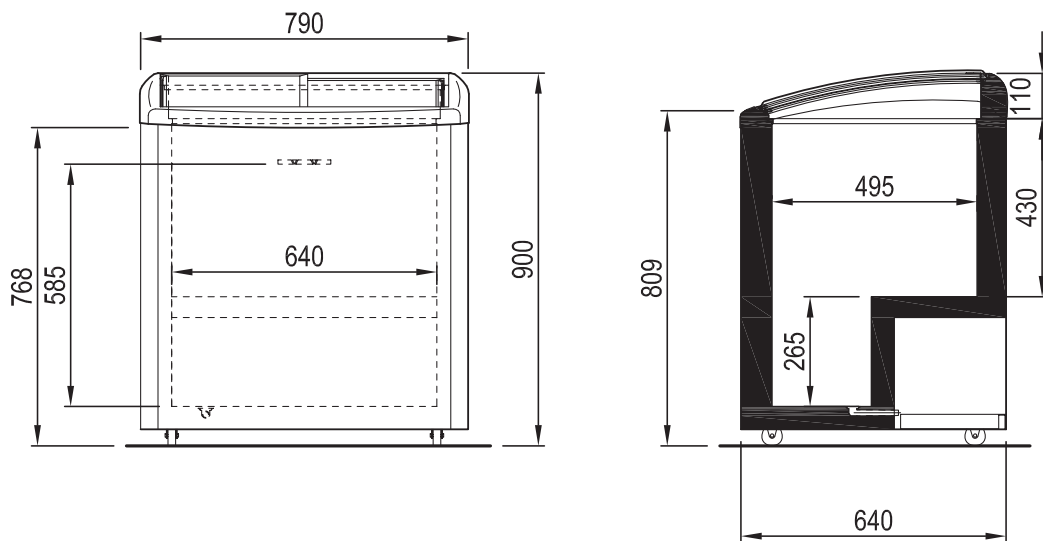

CHEST FREEZER

GLOBO

FEATURES INCLUDE:

Anti-fog sliding curved glass lids
Castor wheels
Internal baskets (optional)

GLOBO

CHEST FREEZER

GLOBO	200CSV
* Operating temp (°C)	-25
Refrigeration	Static
Defrost	Manual
Power requirements	1ph / 10amp
Nominal power (W)	220
Capacity (L)	183
Weight w/o packaging (kg)	50