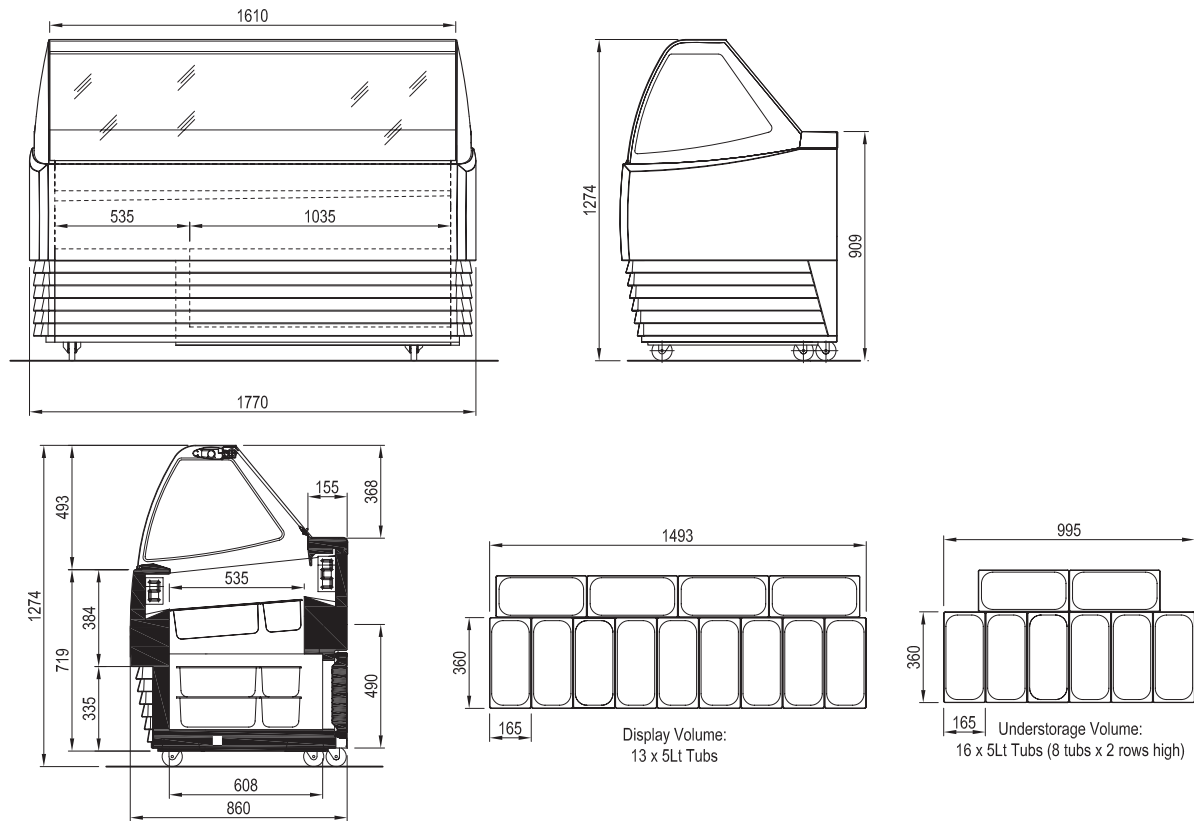

SCOOP ICE-CREAM FREEZER

EDERA

FEATURES INCLUDE:

- 13 x 5L tub display
- 16 x 5L tub storage
- Curved glass
- Castor wheels

EDERA

SCOOP ICE-CREAM FREEZER

EDERA	157C
* Operating temp (°C)	-18
Refrigeration	Static
Defrost	Automatic
Power requirements	1ph / 10amp
Nominal power (W)	990
Weight w/o packaging (kg)	235

* Climate class 4 (30°C, 55%R/H)
 5L tubs not included
 Other lengths available on request

Information supplied as a guide only and is subject to change without notice.

Head office - WA
 6 Parkland Road
 Osborne Park WA 6017
 Phone 08.9242.5000
 Fax 08.9242.5055