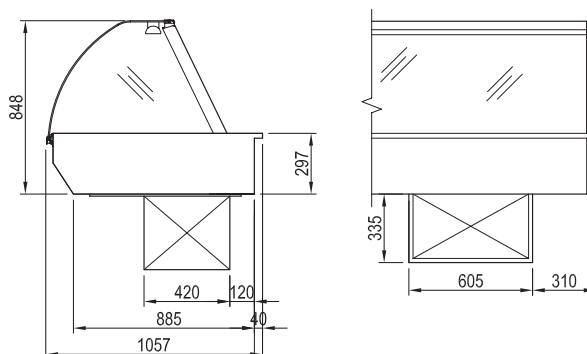

ubert®

DKT CLASSIC

COUNTER TOP SERVE OVER DELI CASE

DKT CLASSIC	31	41	51	71
* Operating temp (°C)	+2/+4	+2/+4	+2/+4	+2/+4
Power requirements	1ph / 10amp	1ph / 10amp	1ph / 10amp	1ph / 10amp
Nominal power 1ph (W)	680	780	880	1100
Display area - quantity gastronorm pans	3 x (1/1) + 3 x (1/3)	4 x (1/1) + 4 x (1/3)	5 x (1/1) + 5 x (1/3)	7 x (1/1) + 7 x (1/3)
M.E.P.S. rating	3M1	3M1	3M1	3M1