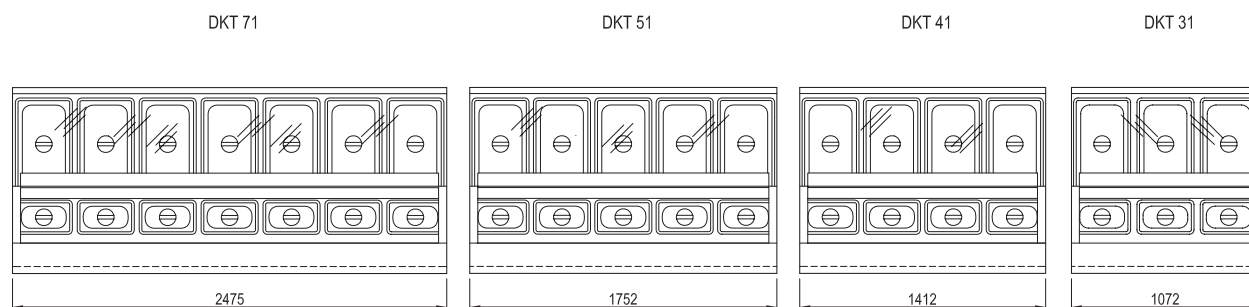

COUNTER TOP SERVE OVER DELI CASE

DKT CLASSIC

FEATURES INCLUDE:

Counter top
 Curved lift up glass
 Stainless steel internal
 Overhead lighting
 Electronic temperature control

Mounting base (optional)
 Displays various size gastronorm pans
 Self serve (optional)
 Condensing unit (optional)

ubert®

DKT CLASSIC

COUNTER TOP SERVE OVER DELI CASE

DKT CLASSIC	31	41	51	71
* Operating temp (°C)	+2/+4	+2/+4	+2/+4	+2/+4
Power requirements	1ph / 10amp	1ph / 10amp	1ph / 10amp	1ph / 10amp
Nominal power 1ph (W)	680	780	880	1100
Display area - quantity gastronorm pans	3 x (1/1) + 3 x (1/3)	4 x (1/1) + 4 x (1/3)	5 x (1/1) + 5 x (1/3)	7 x (1/1) + 7 x (1/3)
M.E.P.S. rating	3M1	3M1	3M1	3M1